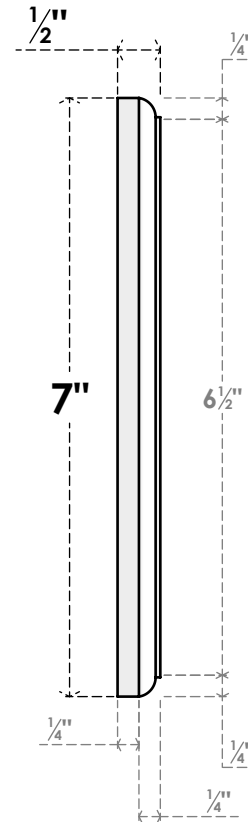

ROSP070X070X050SDG14

7"W X 7"H X 1/2"P STANDARD SEDGWICK SPIRAL ROSETTE WITH ROUNDED EDGE, ARCHITECTURAL GRADE PVC

FRONT

SIDE

EKENA MILLWORK
2300 WEST MAIN ST.
CLARKSVILLE, TX 75426
TOLL FREE: 866-607-0453
WWW.EKENAMILLWORK.COM

NOTES

1. INSTALLATION TO BE COMPLETED IN ACCORDANCE WITH MANUFACTURER'S SPECIFICATIONS.
2. DRAWING MAY NOT BE TO SCALE
3. THIS DRAWING IS INTENDED FOR DESIGN AND PLANNING PURPOSES ONLY.
4. ALL INFORMATION CONTAINED HEREIN WAS CURRENT AT THE TIME OF DEVELOPMENT BUT MUST BE REVIEWED AND APPROVED BY THE PRODUCT MANUFACTURER TO BE CONSIDERED ACCURATE.
5. ARCHITECTURAL GRADE PVC PRODUCTS ARE MADE FROM EXPANDED CELLULAR PVC AND COME NATURALLY WHITE BUT MAY BE PAINTED