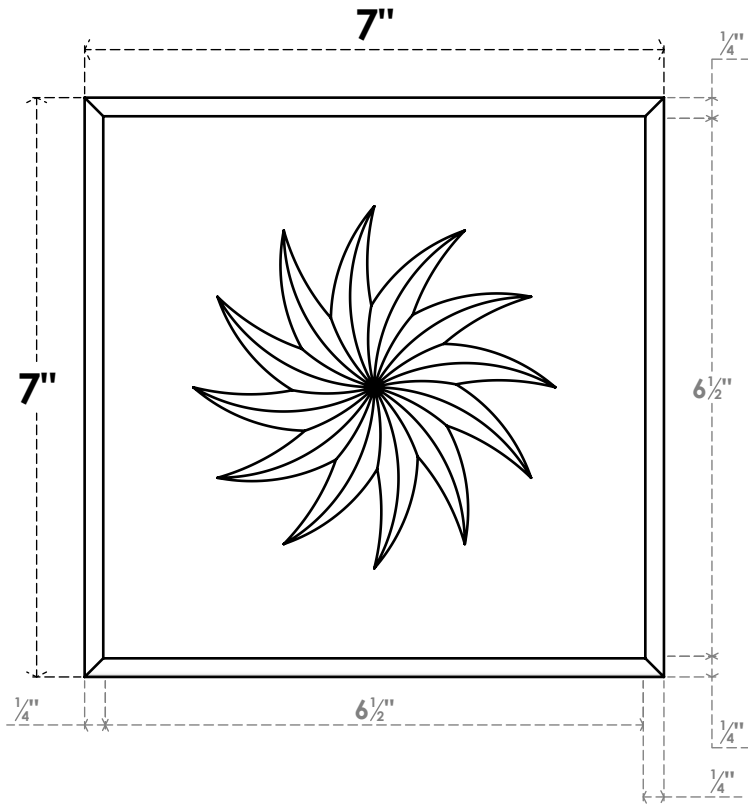

ROSP070X070X050SDG14

7"W X 7"H X 1/2"P STANDARD SEDGWICK SPIRAL ROSETTE WITH ROUNDED EDGE, ARCHITECTURAL GRADE PVC

FRONT

SIDE

EKENA MILLWORK
2300 WEST MAIN ST.
CLARKSVILLE, TX 75426
TOLL FREE: 866-607-0453
WWW.EKENAMILLWORK.COM